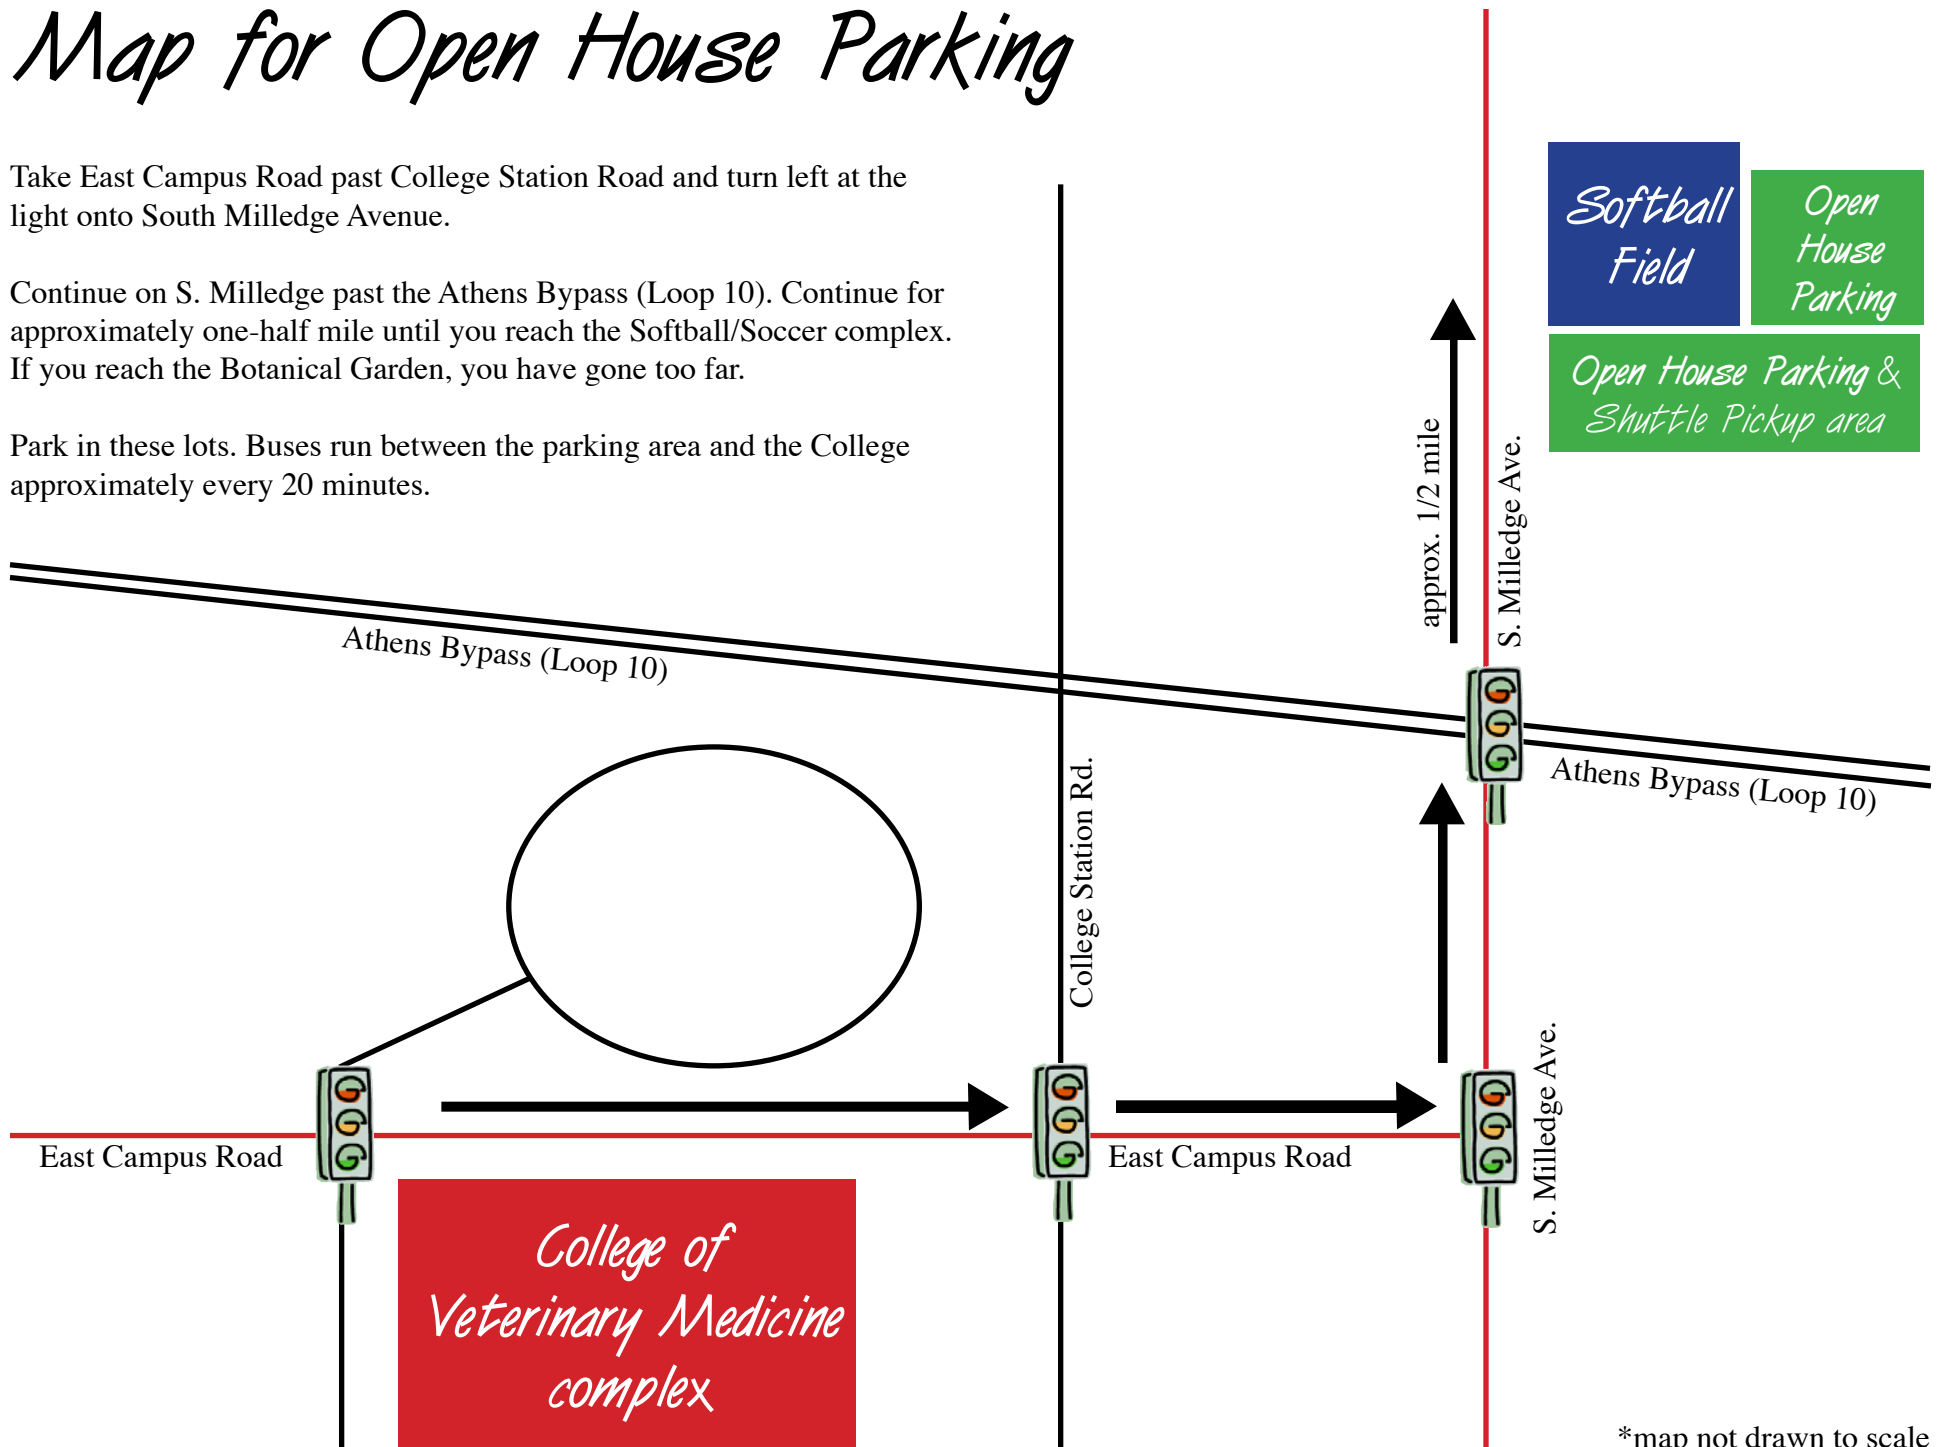

Map for Open House Parking

Take East Campus Road past College Station Road and turn left at the light onto South Milledge Avenue.

Continue on S. Milledge past the Athens Bypass (Loop 10). Continue for approximately one-half mile until you reach the Softball/Soccer complex. If you reach the Botanical Garden, you have gone too far.

Park in these lots. Buses run between the parking area and the College approximately every 20 minutes.

*map not drawn to scale